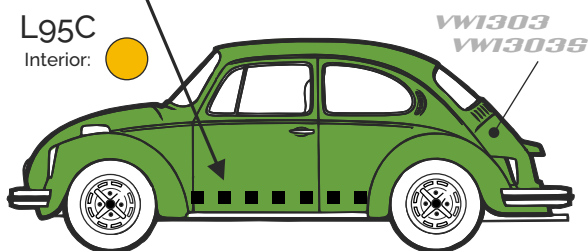

1:18 Guide Sheet 2/2

S 729 Luxury Beetle

Suggested base model A

S 763 Big Beetle

Suggested base model B

S 764 City Beetle

Suggested base model A

S 736 Sun Bug

Suggested base model C

Suggested base models:

A - Norev #188523.

B - Solido #S1800508 (with the dashboard and steering wheel already correctly finished).

Solido #S1800503 (if you want a Big Beetle with a row of extra BOSCH lights).

Solido #S1800506 (if you want a Big Beetle with a row of extra CIBIE lights).

C - Solido #S1800511 with added scratch built/adaptor bumpers to represent 1974 model year fittings for North America market with telescopic supports and black plastic end caps.