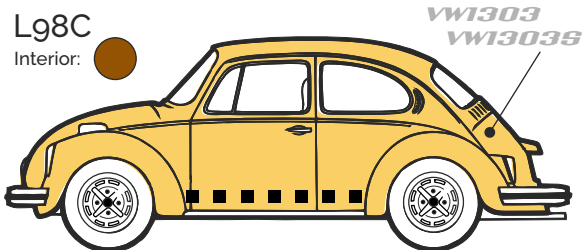

1:18 Guide Sheet 2/2

S 729 Luxury Beetle

Suggested base model A

S 763 Big Beetle

Suggested base model B

S 764 City Beetle

Suggested base model A

S 736 Sun Bug

Suggested base model C

Suggested base models:

A - Norev #188523.

B - Solido #S1800508 (with the dashboard and steering wheel already correctly finished).

Solido #S1800503 (if you want a Big Beetle with a row of extra BOSCH lights).